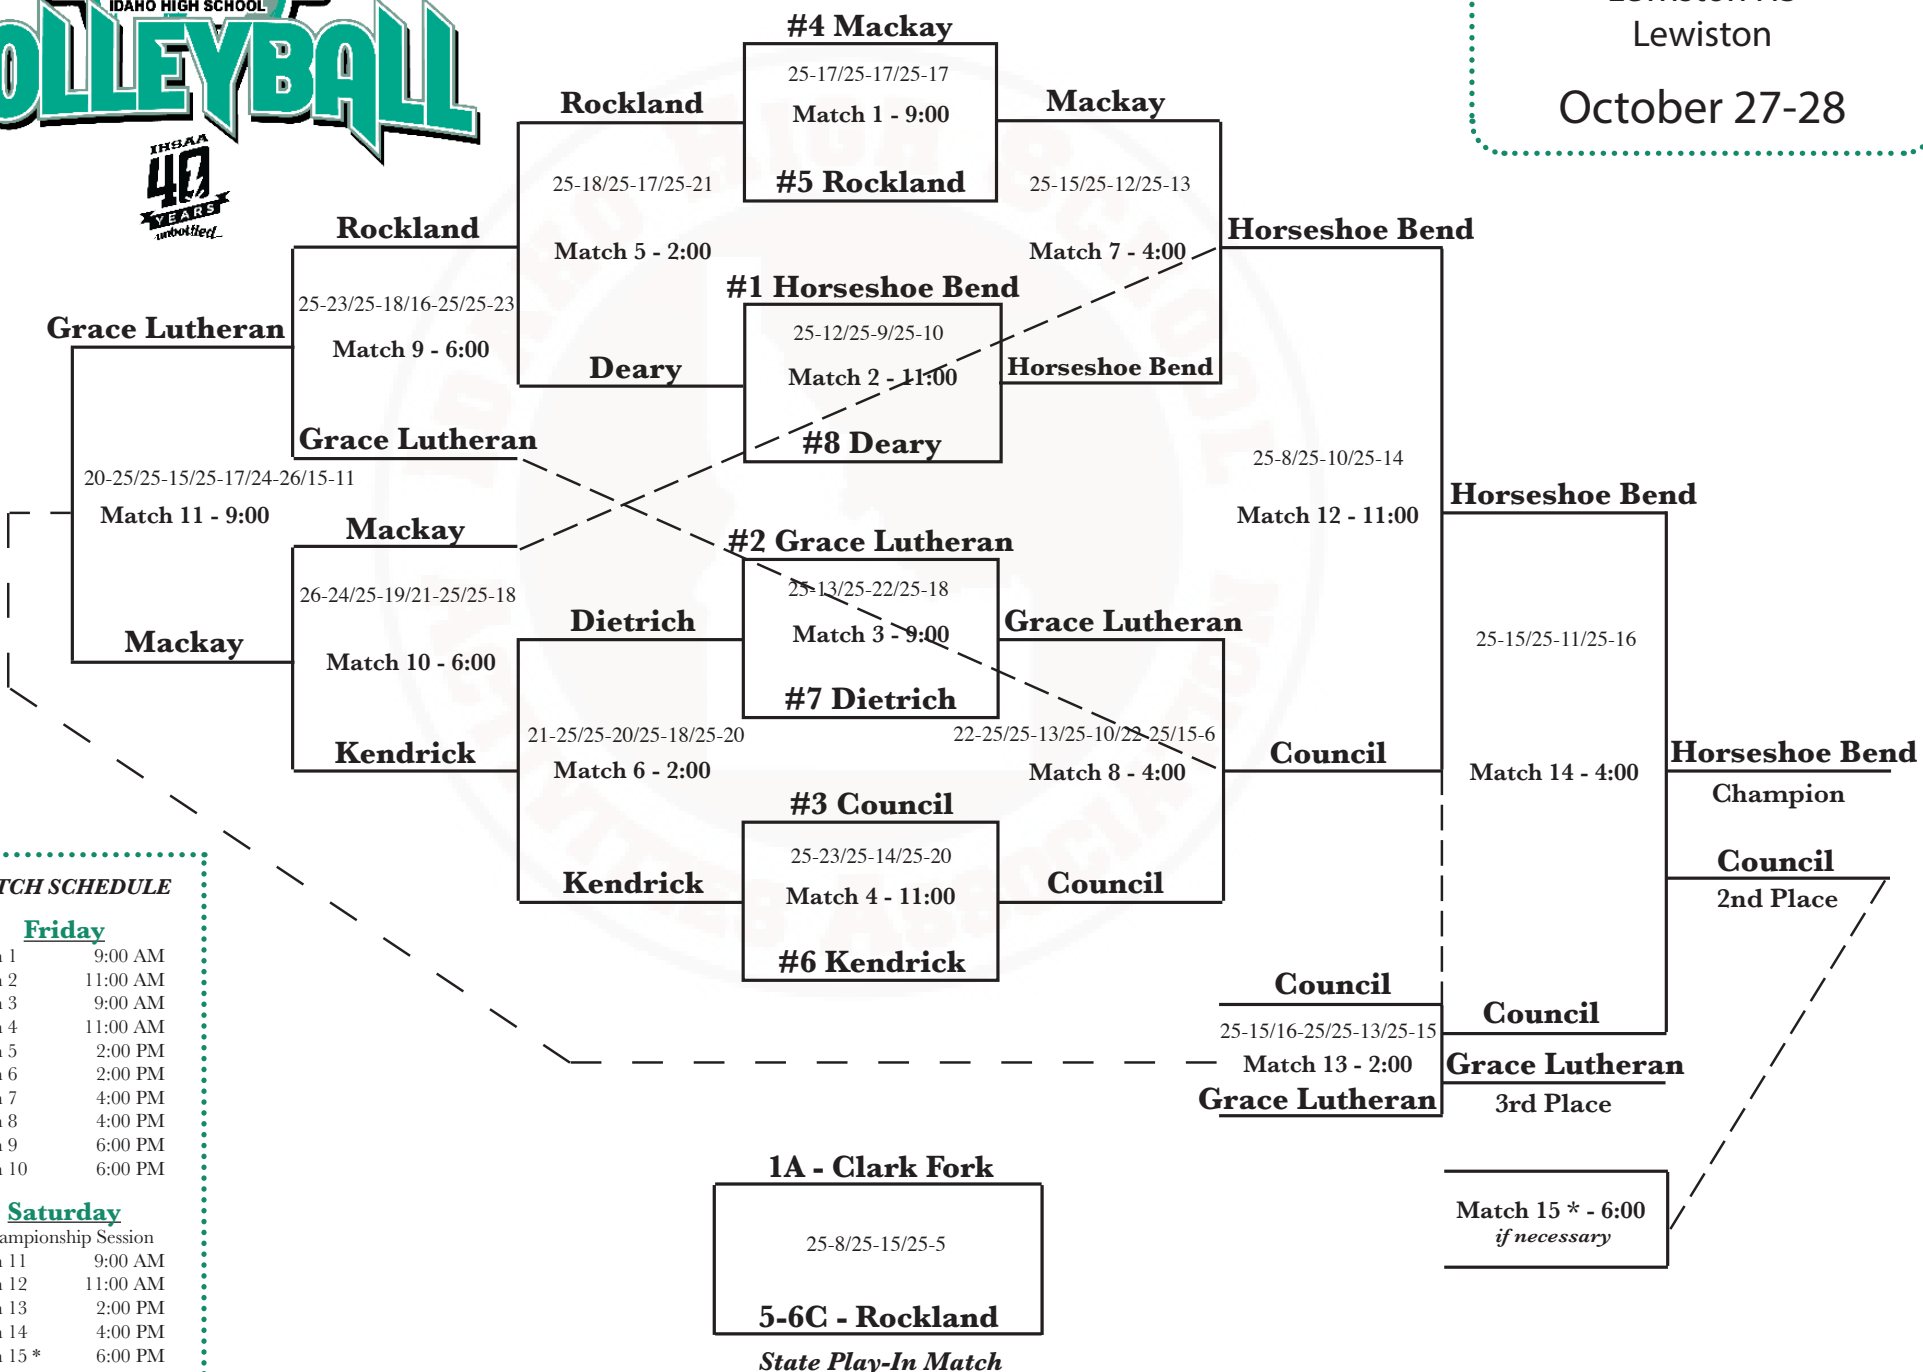

1A DII
 Lewiston HS
 Lewiston
October 27-28

MATCH SCHEDULE

Friday

Match 1	9:00 AM
Match 2	11:00 AM
Match 3	9:00 AM
Match 4	11:00 AM
Match 5	2:00 PM
Match 6	2:00 PM
Match 7	4:00 PM
Match 8	4:00 PM
Match 9	6:00 PM
Match 10	6:00 PM

Saturday

Championship Session	
Match 11	9:00 AM
Match 12	11:00 AM
Match 13	2:00 PM
Match 14	4:00 PM
Match 15 *	6:00 PM

1A - Clark Fork
 25-8/25-15/25-5
5-6C - Rockland
State Play-In Match